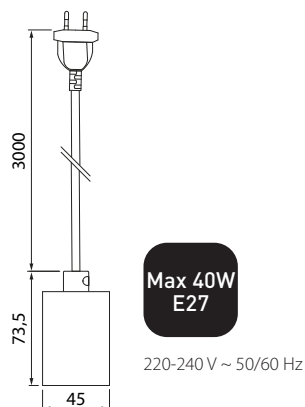

TEKSTIILIVALAISINJOHTO | TEXTILSLADD | VALGUSTI TEKSTIILJUHE | FABRIC PENDANT

LIV

NRO	E-NR	KOODI / KOD CODE	VÄRI / FÄRG VÄRV / COLOUR	VALONLÄHDE / LJUSKÄLLA VALGUSALLIKAS / LIGHT SOURCE	KG	GTIN
4126237	7504128	A1SVAA	LIV TEKSTIILJOHTO / TEXTIL LAMPUPPHÄNG / VALGUSTI TEKSTIILJUHE / TEXTILE PENDANT E27 3M WH	Valkoinen/vit/valge/white	E27 max 40W	0,20 6435200240590
4126238	7504129	A1SVAB	LIV TEKSTIILJOHTO / TEXTIL LAMPUPPHÄNG / VALGUSTI TEKSTIILJUHE / TEXTILE PENDANT E27 3M BK	Musta/svart/must/black	E27 max 40W	0,20 6435200240613
4126239	7504130	A1SVAC	LIV TEKSTIILJOHTO / TEXTIL LAMPUPPHÄNG / VALGUSTI TEKSTIILJUHE / TEXTILE PENDANT E27 3M NI	Satiini nikkeli/Satin nickel/Satiin nikkeli/Satin nickel	E27 max 40W	0,20 6435200240637