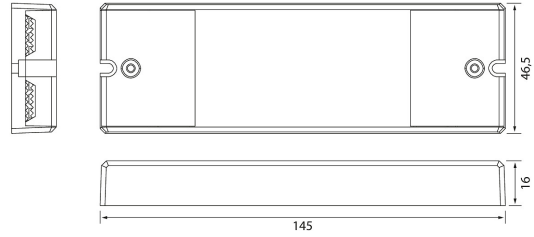

IP20 12V/24V DALI/Push dim

Dimming units for 12V and 24V Led strips.

IP20 12V/24V DALI/Push dim

PRODUCT CODE	CODE	KG	PRODUCT FAMILY
4016022	A0NOPD	0.12	Apus 12V