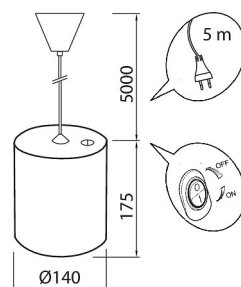

Fiora

IP20 E27 9,5W/835 30D WH

Plant luminaire

Give your house plants some extra light in the dark of winter or whenever they cannot get enough sunlight from the windows. Freely place the Fiora grow lamp to the ceiling of the room. Mounting is easy: plug the Europlug cord to an outlet and hang the lamp in the ceiling above the plants. The 3,500 Kelvin light of the LED is a pleasant hue of white and the lamp's high gloss reflector disperses the light evenly. The irradiance of this Airam LED lamp is specifically fine-tuned to the frequencies that plants require.

Fiora Botanical luminaire 9,5W 3500K 800lm No dim; IP20; Protection cl. II; L70B50 15000h; LED exchangeable; Airam Plant lamp 4711773 E27 1400cd 40D included; CRI>80; Housing Plastic; Colour wh

IP20 E27 9,5W/835 30D WH			
PRODUCT CODE	CODE	KG	PRODUCT FAMILY
4118787	A1HEAB	0.645	Fiora