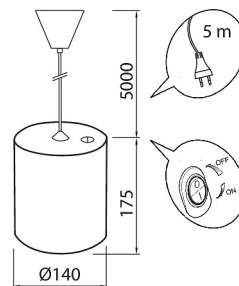

IP20 E27 9,5W/835 30D WH			
PRODUCT CODE	CODE	KG	PRODUCT FAMILY
4118787	A1HEAB	0.645	Fiora