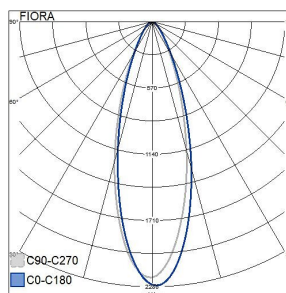

Fiora

IP20 E27 9,5W/835 30D WH

Plant luminaire

Give your house plants some extra light in the dark of winter or whenever they cannot get enough sunlight from the windows. Freely place the Fiora grow lamp to the ceiling of the room. Mounting is easy: plug the Europlug cord to an outlet and hang the lamp in the ceiling above the plants. The 3,500 Kelvin light of the LED is a pleasant hue of white and the lamp's high gloss reflector disperses the light evenly. The irradiance of this Airam LED lamp is specifically fine-tuned to the frequencies that plants require.

Fiora Botanical luminaire 9,5W 3500K 800lm No dim; IP20; Protection cl. II; L70B50 15000h; LED exchangeable; Airam Plant lamp 4711773 E27 1400cd 40D included; CRI>80; Housing Plastic; Colour wh

IP20 E27 9,5W/835 30D WH			
PRODUCT CODE	CODE	KG	PRODUCT FAMILY
4118787	A1HEAB	0.645	Fiora

Photometric data	
Light distributor	Reflector
Light sharing	Symmetric
Light outlet	Direct
Direct-/indirect proportion separately controllabl	No
Effective luminous flux (lm)	800
Colour of light (alphanumeric)	White
Colour temperature (min) (K)	3500
Colour temperature (max) (K)	3500
Colour rendering index CRI	80-89
Colour temperature switchable	No
Lumen setting adjustable	No
Beam angle adjustable	No

Lifetime and capacity	
Rated life time L70/B50 at 25 °C (h)	15000

Measurements	
Width (mm)	140
Height/depth (mm)	175
Length (mm)	140
Diameter (mm)	140

Electrotechnical data	
Voltage type	AC
Nominal voltage (min) (V)	220
Nominal voltage (max) (V)	240
Type of control gear	Not required
Protection class	II
Suitable for lamp power (min) (W)	1
Suitable for lamp power (max) (W)	9.5
Maximum system power (W)	9.5
Luminaire efficacy (lm/W)	84