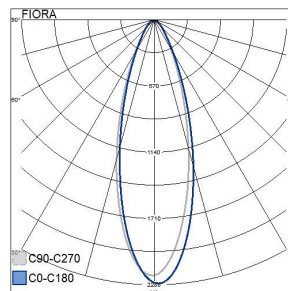

## IP20 E27 9,5W/835 30D WH

Plant luminaire

Give your house plants some extra light in the dark of winter or whenever they cannot get enough sunlight from the windows. Freely place the Fiora grow lamp to the ceiling of the room. Mounting is easy: plug the Europlug cord to an outlet and hang the lamp in the ceiling above the plants. The 3,500 Kelvin light of the LED is a pleasant hue of white and the lamp's high gloss reflector disperses the light evenly. The irradiance of this Airam LED lamp is specifically fine-tuned to the frequencies that plants require.

Mounting	
Suitable for light line configuration	No
Fit for monitor workplace	No
Degree of protection (IP)	IP20
Luminaire with limited surface temperature, class "D" in acc. with EN 60598-2-24	No
Suitable for emergency lighting	No
Type of wiring	Ending
Number of poles	2
Conductor cross section (mm <sup>2</sup> )	0.75
Connection type	Other

Photometric data	
Light distributor	Reflector
Light sharing	Symmetric
Light outlet	Direct
Direct-/indirect proportion separately controllabl	No
Effective luminous flux (lm)	800
Colour of light (alphanumeric)	White
Colour temperature (min) (K)	3500
Colour temperature (max) (K)	3500
Colour rendering index CRI	80-89
Colour temperature switchable	No
Luminous flux adjustable	No
Beam angle adjustable	No

Lifetime and capacity	
Rated life time L70/B50 at 25 °C	15000

Measurements	
Width (mm)	140
Height/depth (mm)	175
Length (mm)	140
Diameter (mm)	140

Electrotechnical data	
Voltage type	AC
Nominal voltage (min) (V)	220
Nominal voltage (max) (V)	240
Type of control gear	Not required
Protection class	II
Suitable for lamp power (min) (W)	1
Suitable for lamp power (max) (W)	9.5
Maximum system power (W)	9.5
Luminaire efficacy (lm/W)	84