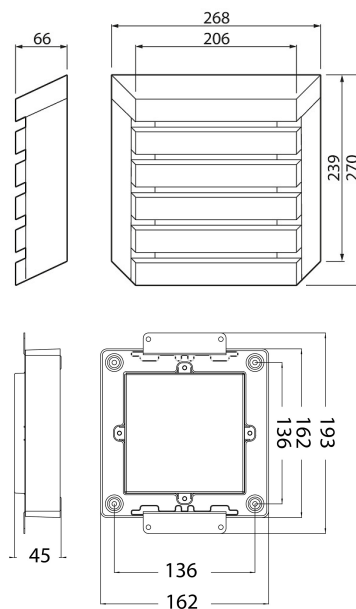

### IP65 8W/827 DIM PCO TRL Sq

PRODUCT CODE	CODE	KG	PRODUCT FAMILY
4126226	A1SAAA	1.436	Saunaled Sq

Mounting	
Suitable for wall mounting	Yes
Suitable for suspended mounting	No
Suitable for ceiling mounting	No
Suitable for recessed mounting	Yes
Suitable for surface mounting	Yes
Suitable for light line configuration	No
Fit for workplace acc. EN 12464-1	No
Degree of protection (IP)	IP65
Luminaire with limited surface temperature, class "D" in acc. with EN 60598-2-24	No
Suitable for emergency lighting	No
Type of wiring	Ending
Number of poles	3
Conductor cross section (mm <sup>2</sup> )	2.5
Connection type	Screwed terminal

Lifetime and capacity	
Rated life time L70/B50 at 25 °C (h)	15000
Rated ambient temperature acc. IEC62722-2-1 (min) (°C)	5
Rated ambient temperature acc. IEC62722-2-1 (max) (°C)	60

Measurements	
Width (mm)	268
Height/depth (mm)	270
Length (mm)	66
Built-in length (mm)	164
Built-in width (mm)	164
Built-in height/depth (mm)	45