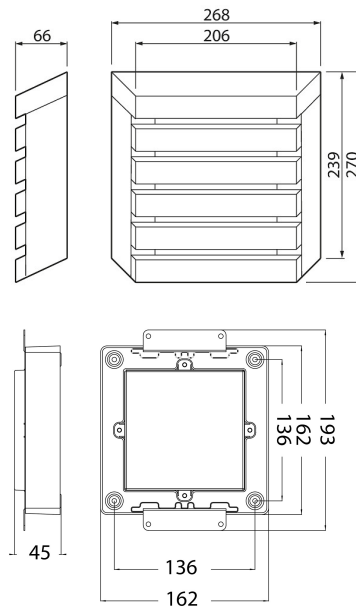

-O
3 x 2,5

IP65

IP65 8W/827 DIM PCO TRL Sq

Saunaled Sq Sauna luminaire 8W 2700K 500lm Dim phase cut-on; IP65; Protection cl. I; L70B50 15000h; LED not exchangeable; CRI>80; SDCM5; Ending; 3x2.5mm²; Housing al; Colour wh; Cover Plastic, opal

IP65 8W/827 DIM PCO TRL Sq			
PRODUCT CODE	CODE	KG	PRODUCT FAMILY
4126226	A1SAAA	1.436	Saunaled Sq

Mounting	
Suitable for wall mounting	Yes
Suitable for suspended mounting	No
Suitable for ceiling mounting	No
Suitable for built-in mounting	Yes
Suitable for surface mounting	Yes
Suitable for light line configuration	No
Fit for monitor workplace	No
Degree of protection (IP)	IP65
Luminaire with limited surface temperature, class "D" in acc. with EN 60598-2-24	No
Suitable for emergency lighting	No
Type of wiring	Ending
Number of poles	3
Conductor cross section (mm ²)	2.5
Connection type	Screwed terminal

Photometric data	
Light distributor	None
Light sharing	Symmetric
Beam angle	Open beam
Colour consistency (McAdam ellipse)	SDCM5
Light outlet	Direct
Effective luminous flux (lm)	500
Colour of light (alphanumeric)	White
Colour temperature (min) (K)	2700
Colour temperature (max) (K)	2700
Colour rendering index CRI	80-89
Photobiological safety according to EN 62471	RG0
Colour temperature switchable	No
Luminous flux adjustable	No
Beam angle adjustable	No

Lifetime and capacity	
Rated life time L70/B50 at 25 °C	15000
Rated ambient temperature acc. IEC62722-2-1 (min) [°C]	5
Rated ambient temperature acc. IEC62722-2-1 (max) [°C]	60

Measurements	
Width (mm)	268
Height/depth (mm)	270
Length (mm)	66
Built-in length (mm)	164
Built-in width (mm)	164
Built-in height/depth (mm)	45