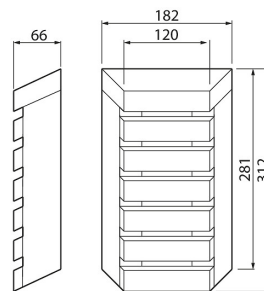

-O
3 x 2,5

IP65

Saunaled Vert

IP65 8W/827 DIM PCO TRL V

Saunaled V Sauna luminaire 8W 2700K 500lm Dim phase cut-on; IP65; Protection cl. I; L70B50 15000h; LED not exchangeable; CRI>80; SDCM5; Ending; 3x2.5mm²; Housing al; Colour wh; Cover Plastic, opal

IP65 8W/827 DIM PCO TRL V			
PRODUCT CODE	CODE	KG	PRODUCT FAMILY
4126228	A1SAAC	1.414	Saunaled Vert