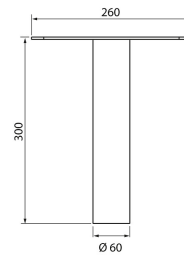

Ground support MTS-2N

PRODUCT CODE	CODE	KG	PRODUCT FAMILY
4146704	A1MTSA	1.735	MAATUKISOVITE