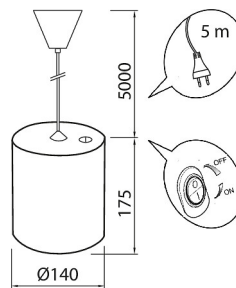

Fiora

IP20 E27 9,5W/835 30D BK

Plant luminaire

Give your house plants some extra light in the dark of winter or whenever they cannot get enough sunlight from the windows. Freely place the Fiora grow lamp to the ceiling of the room. Mounting is easy: plug the Europlug cord to an outlet and hang the lamp in the ceiling above the plants. The 3,500 Kelvin light of the LED is a pleasant hue of white and the lamp's high gloss reflector disperses the light evenly. The irradiance of this Airam LED lamp is specifically fine-tuned to the frequencies that plants require.

Fiora Botanical luminaire 9,5W 3500K 800lm No dim; IP20; Protection cl. II; L70B50 15000h; LED exchangeable; Airam Plant lamp 4711773 E27 1400cd 40D included; CRI>80; Housing Plastic; Colour bk

IP20 E27 9,5W/835 30D BK			
PRODUCT CODE	CODE	KG	PRODUCT FAMILY
4146705	A1HEAC	0.645	Fiora