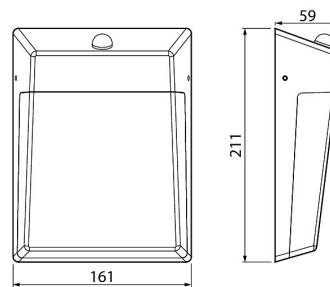

IP44 LED 9W/830 1200lm ANT			
PRODUCT CODE	CODE	KG	PRODUCT FAMILY
4146709	A7GAMJ	0.65	Reine Sensor