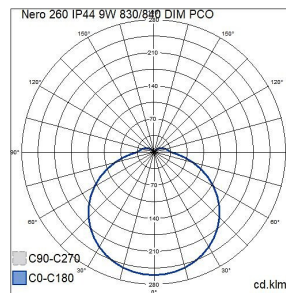

IP44 LED 9W/830 1200lm ANT			
PRODUCT CODE	CODE	KG	PRODUCT FAMILY
4146709	A7GAMJ	0.65	Reine Sensor