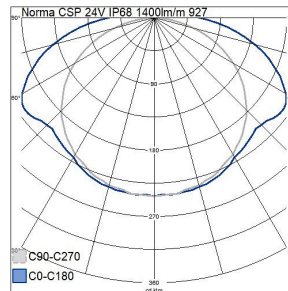

Norma CSP 24V

24V IP68 1400lm/m 927 5m

The high-quality Norma CSP led strip is an excellent lighting solution for spaces that require uniform and indirect lighting. CSP LEDs do not have point-like light, but give a completely flat, clean and uniform line of light. Thanks to the even light, the LED strip is also suitable for locations where the strip and profile are directly visible. The Norma strip has IP68, so it can also be installed in damp rooms. The series has excellent colour rendering and three colour temperature options. The strip is to be installed in an aluminum profile. A separate dimmer unit offers two control options: push button (Push dim) and Dali dimming control. By special request, the luminaire is available with the Casambi control system, cut to measure and installed inside a profile, when necessary. Easy-to-install connectors are available as accessories.

Norma CSP 24V LED-light rail 72W 14.4W/m wh 2700K IP68; Protection cl. III; L70B50 50000h; LED not exchangeable; CRI>90; Ending; 2x0.3mm²

24V IP68 1400lm/m 927 5m			
PRODUCT CODE	CODE	KG	PRODUCT FAMILY
4146925	A1C0BI	0.57	Norma CSP 24V

Structure	
With protective cover	Yes
Lamp type	LED not exchangeable
Self-adhesive	Yes
Number of LEDs per metre	480
Length of particular segments (mm)	50
Model	Tape
With connection set	No
With end piece	Yes
Number of nodes per foot	146
Exchangeable control gear	Yes
Energy efficiency class of light source according to EU regulation 2019/2015	G

Measurements	
Length (mm)	5000
Height/depth (mm)	2
Width (mm)	8

Electrotechnical data	
Voltage type	DC
Type of control gear	LED operating device voltage-controlled
Protection class	III
Lamp voltage (min) (V)	24
Lamp power per meter (W)	14.4
Maximum system power (W)	72
Lamp voltage (max) (V)	24
Lamp power per foot (W)	4.39
Luminaire efficacy (lm/W)	100