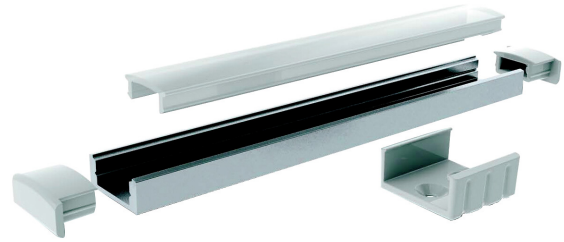

Profile 1m AL PCO 7

Slimline 7 is a clean-lined aluminium profile with a low structure for LED strips with a maximum width of 12 mm. Surface mounting on a ceiling, on a wall, or beneath worktops. Brackets and end pieces with or without a wire opening are available as accessories. An extension piece is also available for easier installation. Read more about the other Slimline products.

Profile 1m AL PCO 7

PRODUCT CODE	CODE	KG	PRODUCT FAMILY
4209001	L2ALAB	0.16	Slimline 7

Profile 1m AL PCO 7
EC002707

Mounting

Structure

Type of accessory/spare part	Profile
Accessory	Yes
Spare part	No

Dimming and control