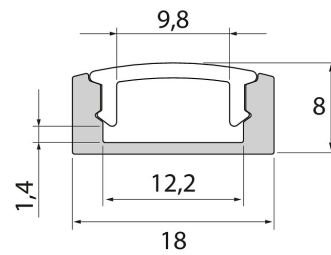

Profile 1m AL PCO 7

Slimline 7 is a clean-lined aluminium profile with a low structure for LED strips with a maximum width of 12 mm. Surface mounting on a ceiling, on a wall, or beneath worktops. Brackets and end pieces with or without a wire opening are available as accessories. An extension piece is also available for easier installation. Read more about the other Slimline products.

Profile 1m AL PCO 7

PRODUCT CODE	CODE	KG	PRODUCT FAMILY
4209001	L2ALAB	0.16	Slimline 7

Profile 1m AL PCO 7
EC002707

Mounting

Structure

Type of accessory/spare part	Profile
Accessory	Yes
Spare part	No

Dimming and control

Photometric data

Lifetime and capacity

Measurements

Electrotechnical data