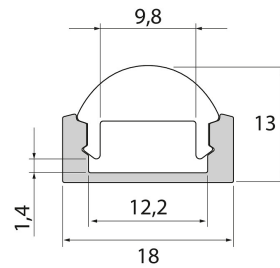

Profile 1m 30D AL ACC

PRODUCT CODE	CODE	KG	PRODUCT FAMILY
4209002	L2ALAC	0.16	Slimline 7