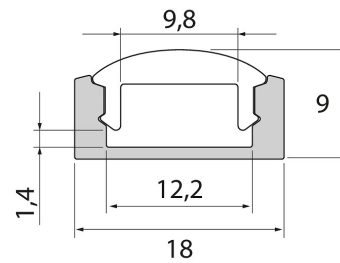

Profile 1m 60D AL ACC

PRODUCT CODE	CODE	KG	PRODUCT FAMILY
4209003	L2ALAD	0.16	Slimline 7