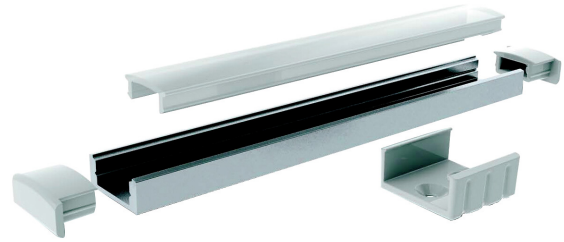

Profile 2m AL PCO 7

Slimline 7 is a clean-lined aluminium profile with a low structure for LED strips with a maximum width of 12 mm. Surface mounting on a ceiling, on a wall, or beneath worktops. Brackets and end pieces with or without a wire opening are available as accessories. An extension piece is also available for easier installation. Read more about the other Slimline products.

Profile 2m AL PCO 7

PRODUCT CODE	CODE	KG	PRODUCT FAMILY
4209005	L2ALAF	0.31	Slimline 7

Profile 2m AL PCO 7
EC002707

Mounting

Structure

Type of accessory/spare part	Profile
Accessory	Yes
Spare part	No

Dimming and control