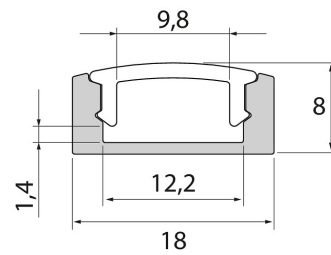

Profile 2m AL PCO 7

Slimline 7 is a clean-lined aluminium profile with a low structure for LED strips with a maximum width of 12 mm. Surface mounting on a ceiling, on a wall, or beneath worktops. Brackets and end pieces with or without a wire opening are available as accessories. An extension piece is also available for easier installation. Read more about the other Slimline products.

Profile 2m AL PCO 7

PRODUCT CODE	CODE	KG	PRODUCT FAMILY
4209005	L2ALAF	0.31	Slimline 7

Profile 2m AL PCO 7
EC002707

Mounting

Structure

Type of accessory/spare part	Profile
Accessory	Yes
Spare part	No

Dimming and control

Photometric data

Lifetime and capacity

Measurements

Electrotechnical data