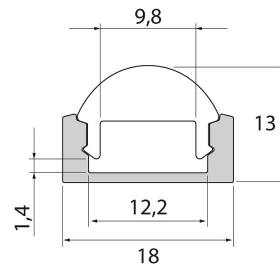

Profile 2m 30D AL ACC

PRODUCT CODE	CODE	KG	PRODUCT FAMILY
4209006	L2ALAG	0.31	Slimline 7