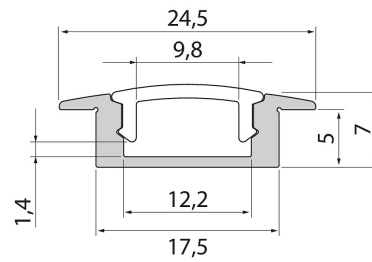

Profile 1m AL PCO 7 R

Slimline 7 R is a clean-lined, aluminium profile with a low structure for LED strips with a maximum width of 12 mm. Recessed mounting on a ceiling, on a wall, or in a groove beneath worktops. End pieces with or without wire opening are available as accessories. Read more about the other Slimline products.

Profile 1m AL PCO 7 R

PRODUCT CODE	CODE	KG	PRODUCT FAMILY
4209015	L2ALBB	0.18	Slimline 7 R

Profile 1m AL PCO 7 R
EC002707

Mounting

Structure

Type of accessory/spare part	Profile
Accessory	Yes
Spare part	No