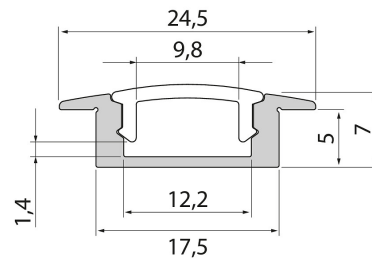

Profile 2m AL PCC 7 R

Slimline 7 R is a clean-lined, aluminium profile with a low structure for LED strips with a maximum width of 12 mm. Recessed mounting on a ceiling, on a wall, or in a groove beneath worktops. End pieces with or without wire opening are available as accessories. Read more about the other Slimline products.

Profile 2m AL PCC 7 R

| PRODUCT CODE | CODE | KG | PRODUCT FAMILY |
|--------------|--------|------|----------------|
| 4209016 | L2ALBC | 0.36 | Slimline 7 R |

Profile 2m AL PCC 7 R
EC002707

Mounting

Structure