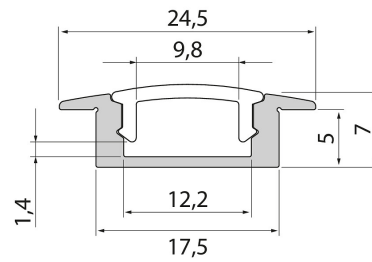

Profile 2m AL PCO 7 R

PRODUCT CODE	CODE	KG	PRODUCT FAMILY
4209017	L2ALBD	0.36	Slimline 7 R