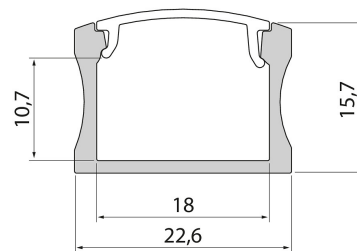

Profile 1m AL PCC Wide

Slimline 15 Wide is an aluminium profile with a clean-lined design. Surface mounting on a ceiling, on a wall, or beneath worktops. A mounting bracket and end pieces with or without wire opening are available as accessories. The profile can be used with all Airam's 12 V and 24 V LED strips and with connector ranges compatible with them. The profile has a high structure, which diffuses the LED strip's sharp light, making it ideal for applications where its surface remains visible.

Profile 1m AL PCC Wide

PRODUCT CODE	CODE	KG	PRODUCT FAMILY
4222737	L2ALRA	0.4	Slimline 15 Wide

Profile 1m AL PCC Wide
EC002707

Mounting

Structure

Type of accessory/spare part	Profile
Accessory	Yes
Spare part	No