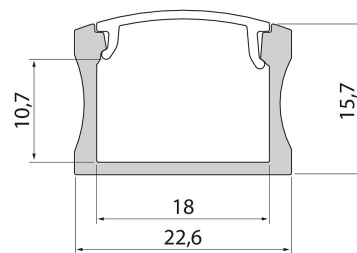

Profile 1m AL PCO Wide

Slimline 15 Wide is an aluminium profile with a clean-lined design. Surface mounting on a ceiling, on a wall, or beneath worktops. A mounting bracket and end pieces with or without wire opening are available as accessories. The profile can be used with all Airam's 12 V and 24 V LED strips and with connector ranges compatible with them. The profile has a high structure, which diffuses the LED strip's sharp light, making it ideal for applications where its surface remains visible.

Profile 1m AL PCO Wide

PRODUCT CODE	CODE	KG	PRODUCT FAMILY
4222738	L2ALRB	0.4	Slimline 15 Wide

Profile 1m AL PCO Wide
EC002707

Mounting

Structure

Type of accessory/spare part	Profile
Accessory	Yes
Spare part	No