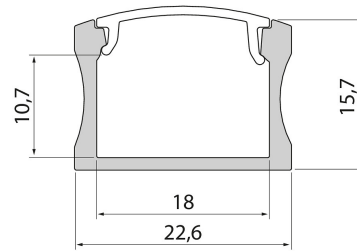

## Profile 2m AL PCC Wide

Slimline 15 Wide is an aluminium profile with a clean-lined design. Surface mounting on a ceiling, on a wall, or beneath worktops. A mounting bracket and end pieces with or without wire opening are available as accessories. The profile can be used with all Airam's 12 V and 24 V LED strips and with connector ranges compatible with them. The profile has a high structure, which diffuses the LED strip's sharp light, making it ideal for applications where its surface remains visible.

### Profile 2m AL PCC Wide

PRODUCT CODE	CODE	KG	PRODUCT FAMILY
4222739	L2ALRC	0.7	Slimline 15 Wide

Profile 2m AL PCC Wide  
EC002707