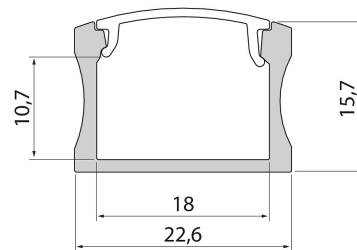

## Profile 2m AL PCO Wide

Slimline 15 Wide is an aluminium profile with a clean-lined design. Surface mounting on a ceiling, on a wall, or beneath worktops. A mounting bracket and end pieces with or without wire opening are available as accessories. The profile can be used with all Airam's 12 V and 24 V LED strips and with connector ranges compatible with them. The profile has a high structure, which diffuses the LED strip's sharp light, making it ideal for applications where its surface remains visible.

### Profile 2m AL PCO Wide

PRODUCT CODE	CODE	KG	PRODUCT FAMILY
4222740	L2ALRD	0.7	Slimline 15 Wide

Profile 2m AL PCO Wide  
EC002707