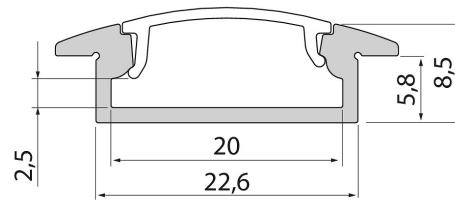

Profile 1m AL PCO 8 Wide

PRODUCT CODE	CODE	KG	PRODUCT FAMILY
4222745	L2ALTB	0.2	Slimline 8 Wide