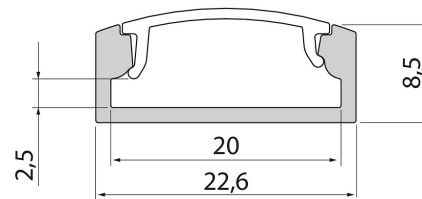

Slimline 8 Wide

Profile 2m AL PCC 8 Wide

Slimline 8 Wide is a clean-lined, low aluminium profile for LED strips with a maximum width of 20 mm. The wide profile is also compatible with Apus quick connectors. Surface mounting on a ceiling, on a wall, or beneath worktops. A bracket and end pieces with or without wire opening are available as accessories. Slimline 8 Wide R is available for recessed mounting.

Profile 2m AL PCC 8 Wide

PRODUCT CODE	CODE	KG	PRODUCT FAMILY
4222746	L2ALTC	0.4	Slimline 8 Wide

Profile 2m AL PCC 8 Wide
EC002707

Mounting

Structure

Type of accessory/spare part	Profile
Accessory	Yes
Spare part	No