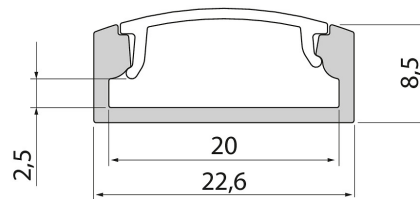

Slimline 8 Wide

Profile 2m AL PCC 8 Wide

Slimline 8 Wide is a clean-lined, low aluminium profile for LED strips with a maximum width of 20 mm. The wide profile is also compatible with Apus quick connectors. Surface mounting on a ceiling, on a wall, or beneath worktops. A bracket and end pieces with or without wire opening are available as accessories. Slimline 8 Wide R is available for recessed mounting.

Profile 2m AL PCC 8 Wide

PRODUCT CODE	CODE	KG	PRODUCT FAMILY
4222746	L2ALTC	0.4	Slimline 8 Wide

Profile 2m AL PCC 8 Wide
EC002707

Mounting

Structure

Type of accessory/spare part	Profile
Accessory	Yes
Spare part	No