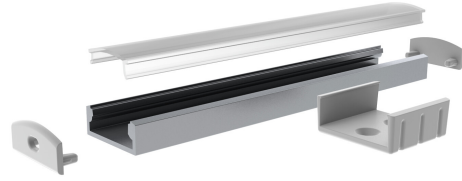

Slimline 8 Wide

Profile 2m AL PCC 8 Wide

Slimline 8 Wide is a clean-lined, low aluminium profile for LED strips with a maximum width of 20 mm. The wide profile is also compatible with Apus quick connectors. Surface mounting on a ceiling, on a wall, or beneath worktops. A bracket and end pieces with or without wire opening are available as accessories. Slimline 8 Wide R is available for recessed mounting.

Profile 2m AL PCC 8 Wide

PRODUCT CODE	CODE	KG	PRODUCT FAMILY
4222746	L2ALTC	0.4	Slimline 8 Wide

Profile 2m AL PCC 8 Wide
EC002707

Mounting

Structure

Type of accessory/spare part	Profile
Accessory	Yes
Spare part	No