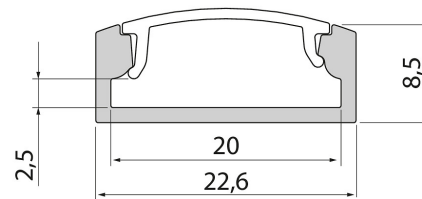

Profile 2m AL PCO 8 Wide

Slimline 8 Wide is a clean-lined, low aluminium profile for LED strips with a maximum width of 20 mm. The wide profile is also compatible with Apus quick connectors. Surface mounting on a ceiling, on a wall, or beneath worktops. A bracket and end pieces with or without wire opening are available as accessories. Slimline 8 Wide R is available for recessed mounting.

Profile 2m AL PCO 8 Wide

PRODUCT CODE	CODE	KG	PRODUCT FAMILY
4222747	L2ALTD	0.4	Slimline 8 Wide

Profile 2m AL PCO 8 Wide
EC002707

Mounting

Structure

Type of accessory/spare part	Profile
Accessory	Yes
Spare part	No