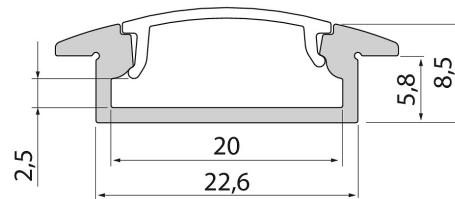

Slimline 8 Wide

Profile 2m AL PCO 8 Wide

Slimline 8 Wide is a clean-lined, low aluminium profile for LED strips with a maximum width of 20 mm. The wide profile is also compatible with Apus quick connectors. Surface mounting on a ceiling, on a wall, or beneath worktops. A bracket and end pieces with or without wire opening are available as accessories. Slimline 8 Wide R is available for recessed mounting.

Profile 2m AL PCO 8 Wide

PRODUCT CODE	CODE	KG	PRODUCT FAMILY
4222747	L2ALTD	0.4	Slimline 8 Wide

Profile 2m AL PCO 8 Wide
EC002707

Mounting

Structure

Type of accessory/spare part	Profile
Accessory	Yes
Spare part	No