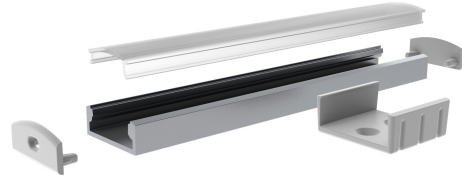

Slimline 8 Wide

Profile 2m AL PCO 8 Wide

Slimline 8 Wide is a clean-lined, low aluminium profile for LED strips with a maximum width of 20 mm. The wide profile is also compatible with Apus quick connectors. Surface mounting on a ceiling, on a wall, or beneath worktops. A bracket and end pieces with or without wire opening are available as accessories. Slimline 8 Wide R is available for recessed mounting.

Profile 2m AL PCO 8 Wide

PRODUCT CODE	CODE	KG	PRODUCT FAMILY
4222747	L2ALTD	0.4	Slimline 8 Wide

Profile 2m AL PCO 8 Wide
EC002707

Mounting

Structure

Type of accessory/spare part	Profile
Accessory	Yes
Spare part	No