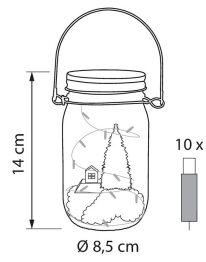

PRODUCT CODE	CODE	KG	PRODUCT FAMILY
9478728		0.43	

EC002761

Mounting

Structure

Dimming and control

Photometric data

Lifetime and capacity

Measurements