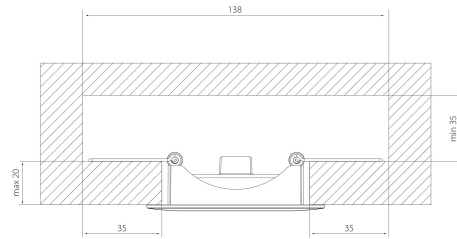

Skye Tilt

PRODUCT CODE	CODE	KG	PRODUCT FAMILY
Skye Tilt			Skye Tilt

Mounting

Structure

Dimming and control

Photometric data

Lifetime and capacity

Measurements