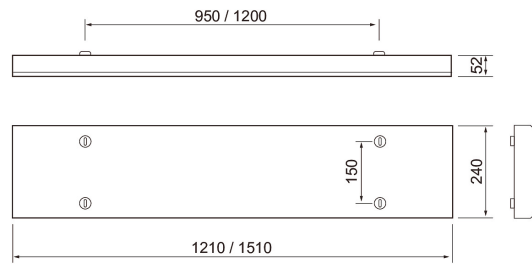

Tradi

PRODUCT CODE	CODE	KG	PRODUCT FAMILY
Tradi			Tradi

Mounting

Structure

Dimming and control

Wireless lighting control Casambi

Photometric data

Lifetime and capacity

Measurements

Electrotechnical data